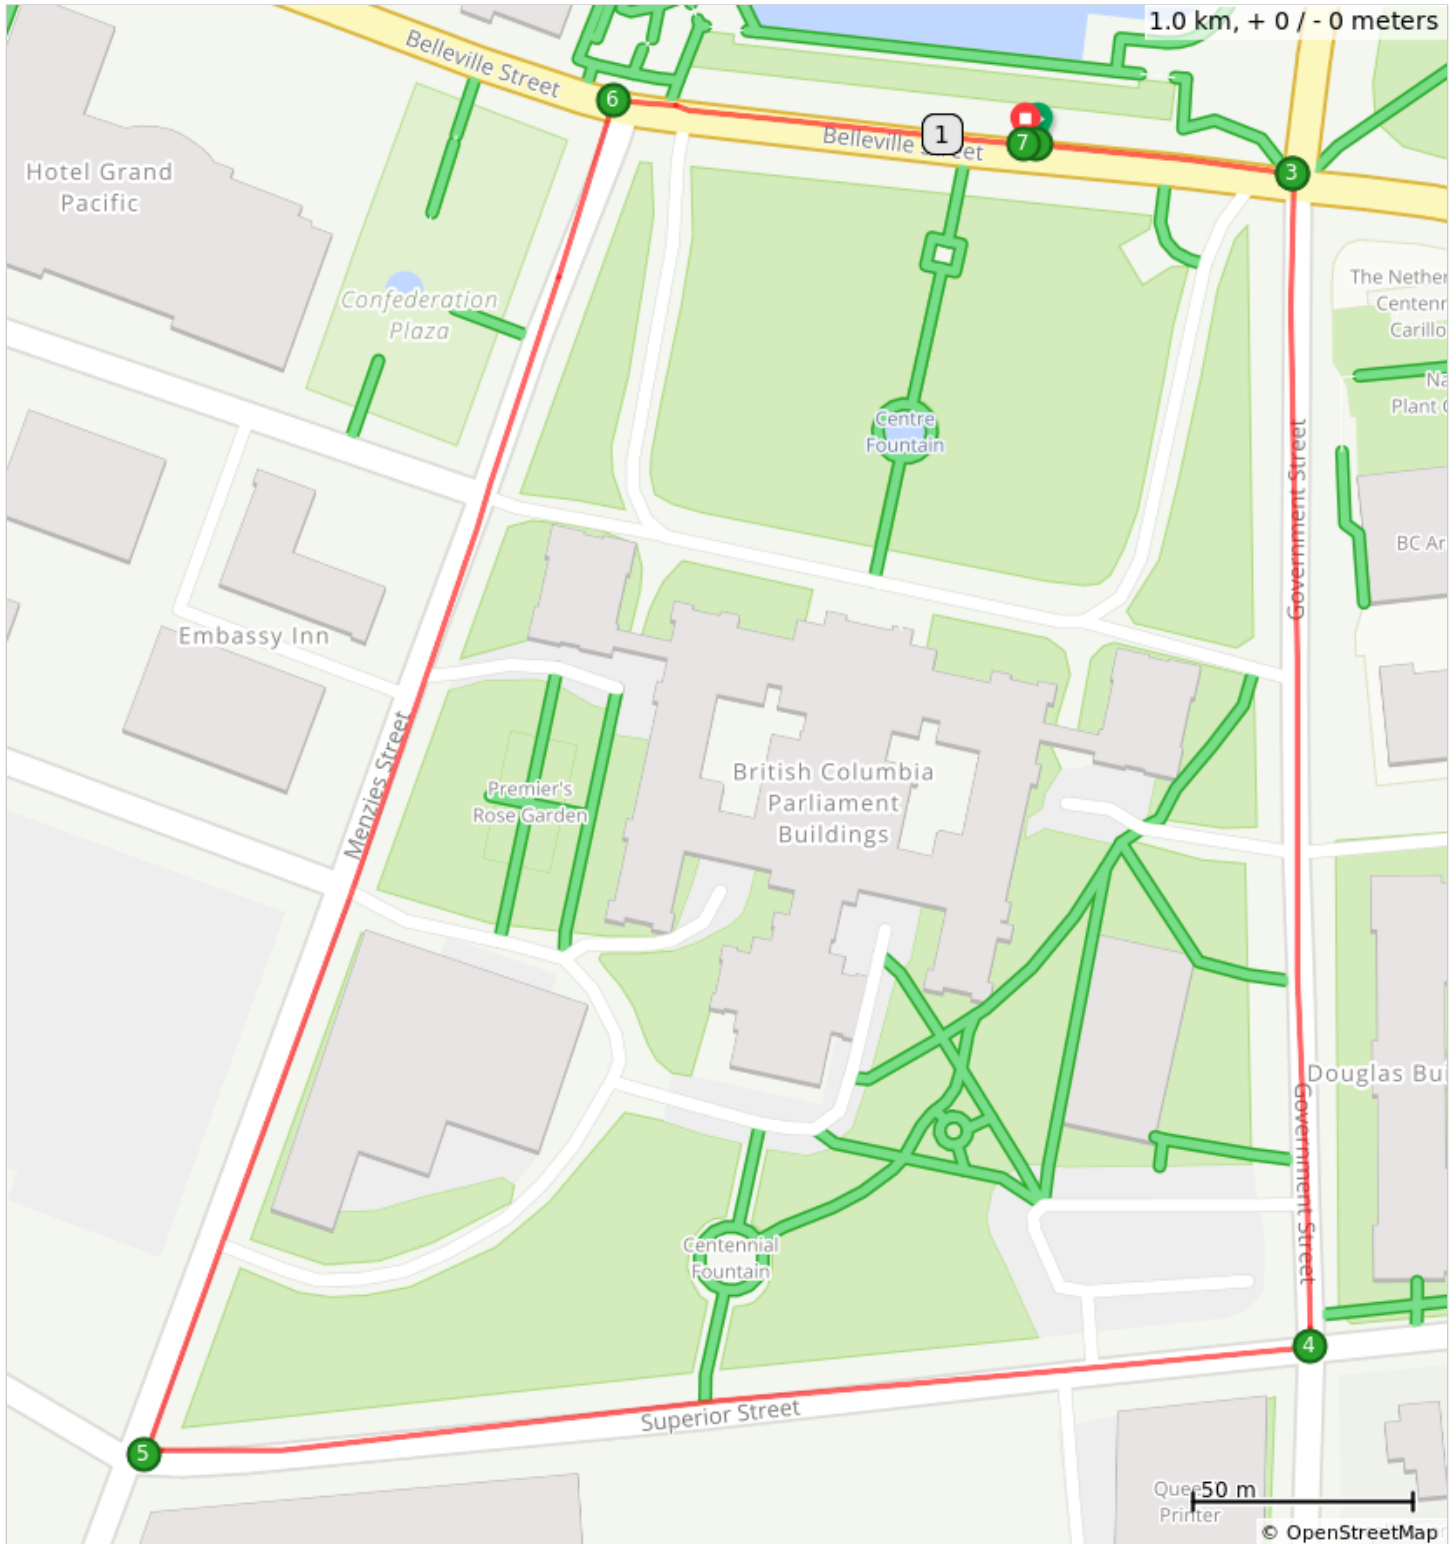

## Masters National Criterium Championships

Num	Dist	Prev	Type	Note	Next
1.	0.0	0.0	📍	Start of route	0.1
2.	0.1	0.1	➔	R at Government St	0.0
3.	0.1	0.0	➔	R onto Government St	0.3
4.	0.3	0.3	➔	R onto Superior St	0.3
5.	0.6	0.3	➔	R onto Menzies St	0.3
6.	0.9	0.3	➔	R onto Belleville St	0.1
7.	1.0	0.1	📍	End of route	0.0

1.0 kilometers. +0/-0 meters